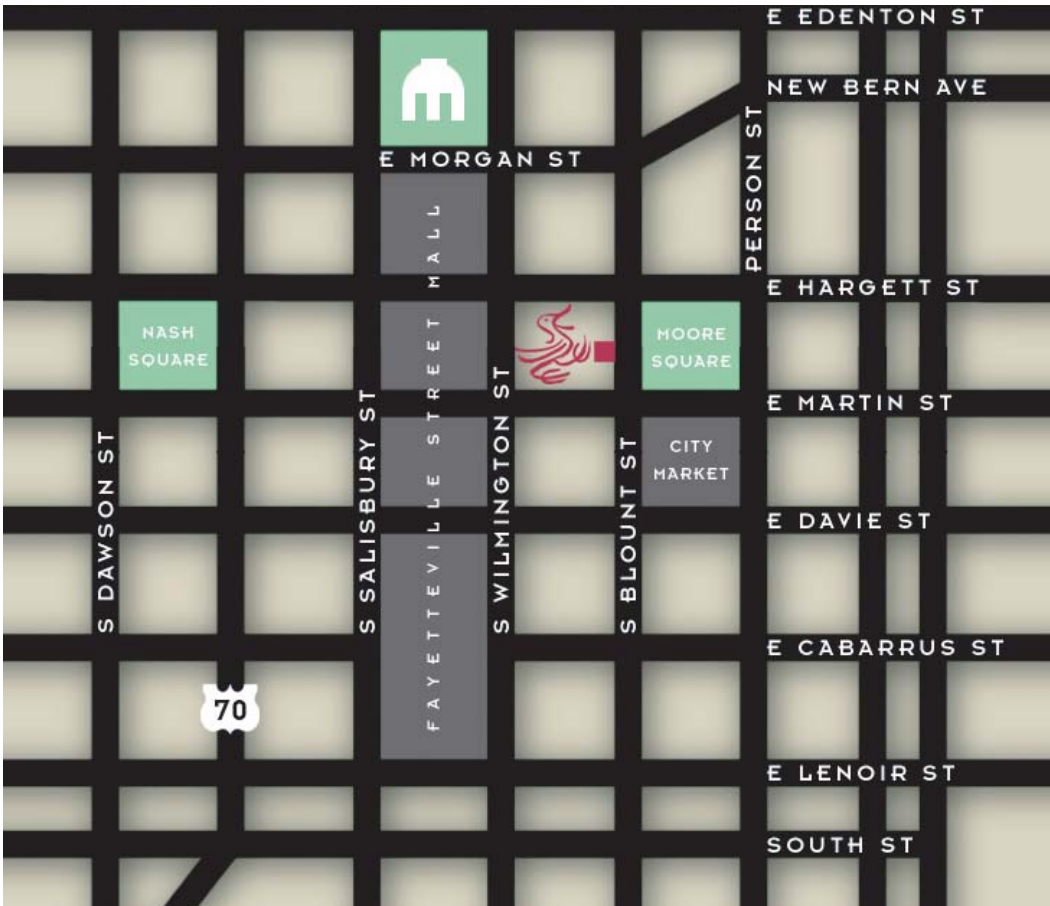

the duck & dumpling™

Driving directions (from North Raleigh)

Take US 70 E and continue to follow
GLENWOOD AVE.....7mi
Turn LEFT onto W PEACE ST.....0.63mi
Turn RIGHT onto S BLOUNT ST.....0.69mi

The restaurant is on the RIGHT
across from Moore Square

Driving directions (from RTP)

I40 EAST toward Raleigh.....13mi
Take the S SAUNDERS ST NORTH exit-298B
toward RALEIGH/DOWNTOWN..... 0.19mi
Merge onto NC-50 N/US-401 N.....2.03mi
Turn RIGHT onto W MORGAN ST.....0.29mi
Turn RIGHT onto S BLOUNT ST.....0.11mi

The restaurant is on the RIGHT
across from Moore Square

Raleigh Metro

Downtown Raleigh