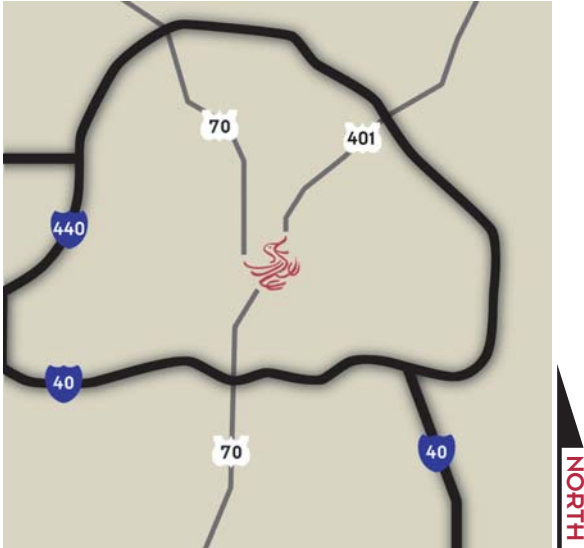

the duck & dumpling™

Driving directions (from North Raleigh)

Take US 70 E and continue to follow
GLENWOOD AVE.....7mi
Turn LEFT onto W PEACE ST.....0.63mi
Turn RIGHT onto S BLOUNT ST.....0.69mi

The restaurant is on the RIGHT
across from Moore Square

Driving directions (from RTP)

I40 EAST toward Raleigh.....13mi
Take the S SAUNDERS ST NORTH exit-298B
toward RALEIGH/DOWNTOWN..... 0.19mi
Merge onto NC-50 N/US-401 N.....2.03mi
Turn RIGHT onto W MORGAN ST.....0.29mi
Turn RIGHT onto S BLOUNT ST.....0.11mi

The restaurant is on the RIGHT
across from Moore Square

Raleigh Metro

Downtown Raleigh